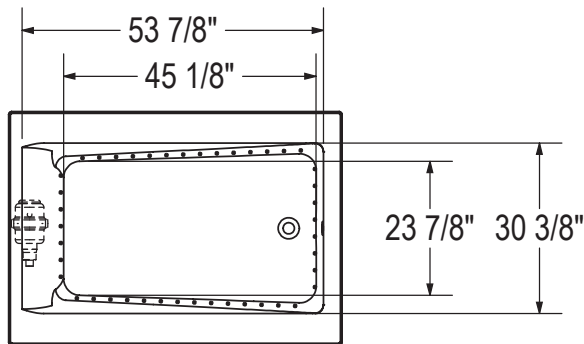

NEW

BATHTUB MODEL

No	Model	Dimensions	Pkg	Approx. weight	Std Color(s)	Non-std Colors
103356-000-XXX	Bathtub Specify: Standard colors: White (001), Bone (004), Biscuit (007)	59 7/8 X 42 X 20 in.	30 ft ³	55 lb	\$ 771	
103356-002-XXX	PACK OF 6 BATHTUBS ¹ Specify: Standard colors: White (001), Bone (004), Biscuit (007)	N/A	63 ft ³	378 lb	\$ 4,212	N/A
105517-000-XXX	Apron with magnetic access panel - standard colors only Specify: Standard colors: White (001), Bone (004), Biscuit (007)	60 X 19 1/2 in.	1.4 ft ³	11 lb	\$ 541	

Exhibit 6042 (cont'd)

WHIRLPOOL SYSTEM

AIR SYSTEM

- (▲) : Indicates whirlpool jets positioning
- (△) : Indicates suction positioning
- (●) : Indicates airjets positioning

All dimensions are approximate. Structure measurements must be verified against the unit to ensure proper fit.