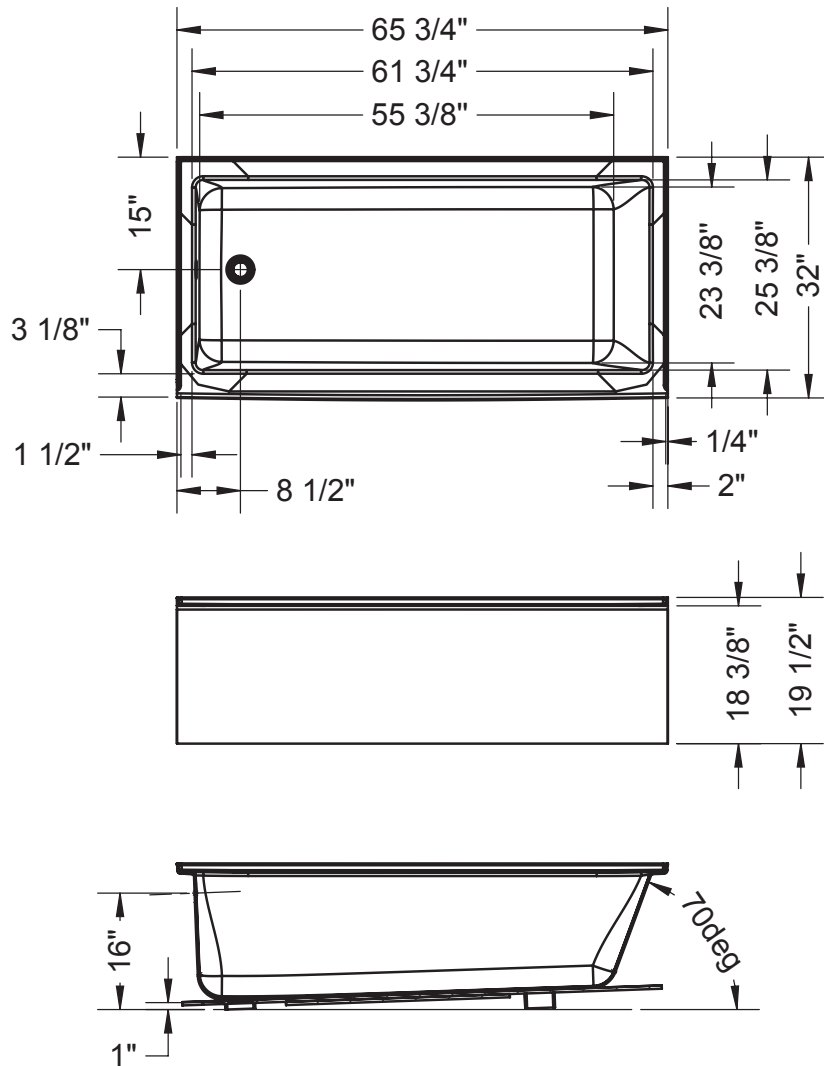

Rubix 6632 (cont'd)

STANDARD

All dimensions are approximate. Structure measurements must be verified against the unit to ensure proper fit.