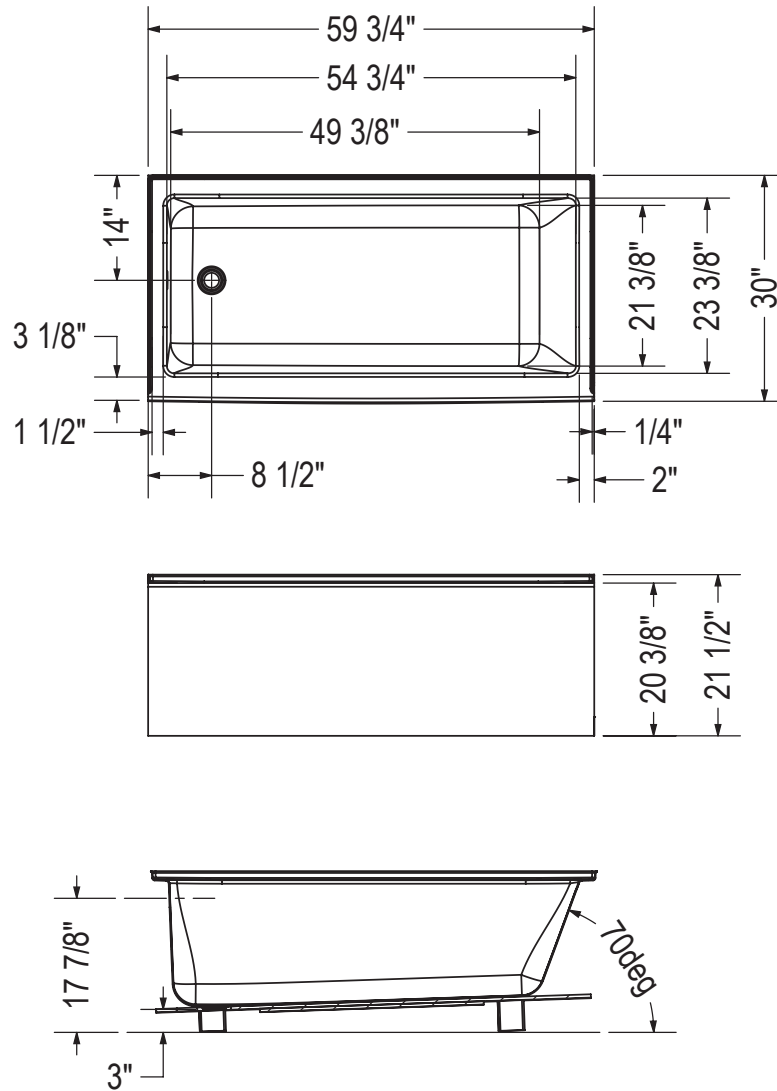

Rubix 6030 AFR (cont'd)

AFR OPTION

All dimensions are approximate. Structure measurements must be verified against the unit to ensure proper fit.