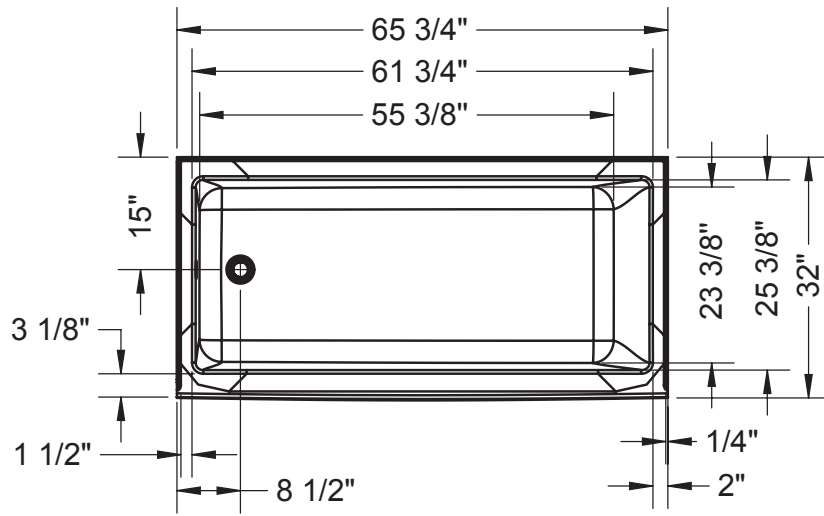

Rubix 6632 AFR (cont'd)

AFR OPTION

All dimensions are approximate. Structure measurements must be verified against the unit to ensure proper fit.