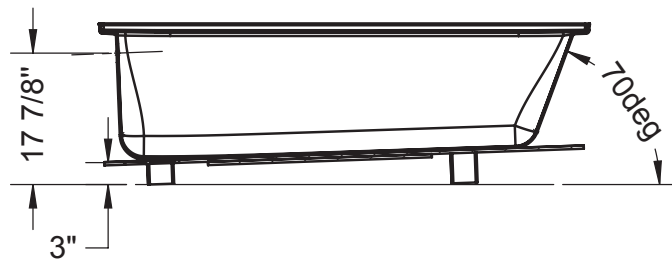

Rubix 6632 AFR (cont'd)

AFR OPTION

All dimensions are approximate. Structure measurements must be verified against the unit to ensure proper fit.