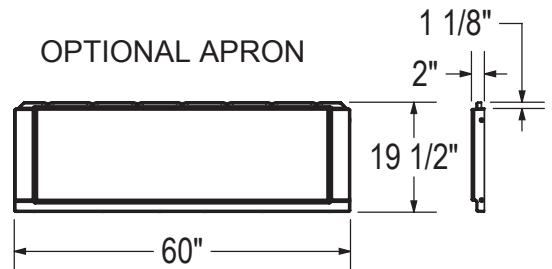

- (▲) : Indicates whirlpool jets positioning
- (△) : Indicates suction positioning
- (●) : Indicates airjets positioning

All dimensions are approximate. Structure measurements must be verified against the unit to ensure proper fit.

FOOTNOTES - BEFORE ORDERING, PLEASE SPECIFY:

1. 6-Pack is only available when bathtubs are without systems and in a standard color.