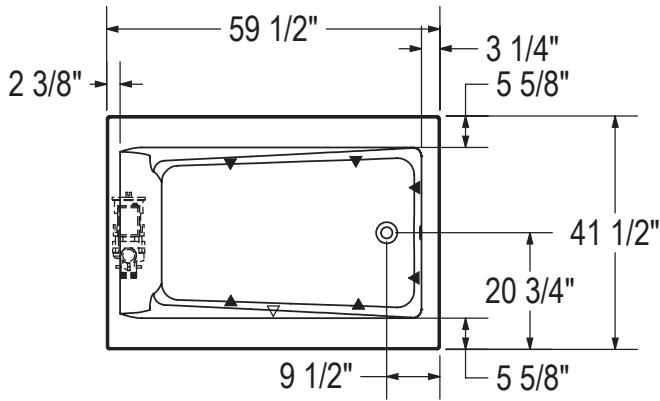

Exhibit 6042 (cont'd)

WHIRLPOOL SYSTEM

AIR SYSTEM