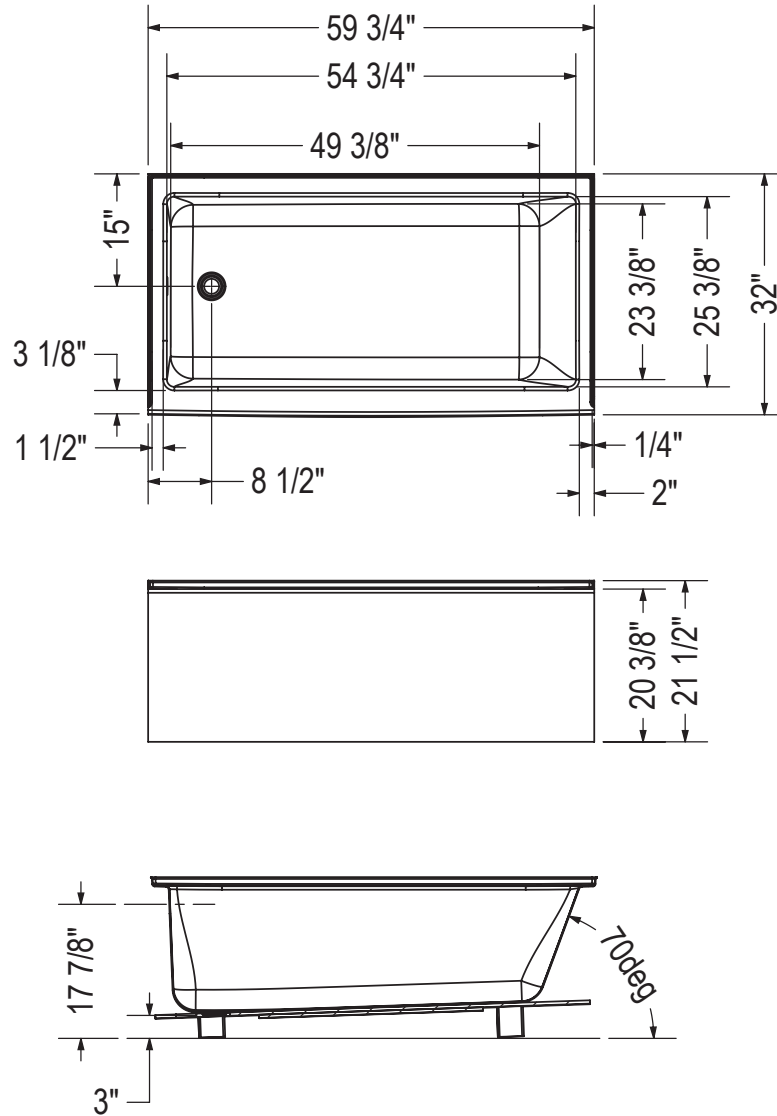

Rubix 6032 AFR (cont'd)

AFR OPTION

All dimensions are approximate. Structure measurements must be verified against the unit to ensure proper fit.