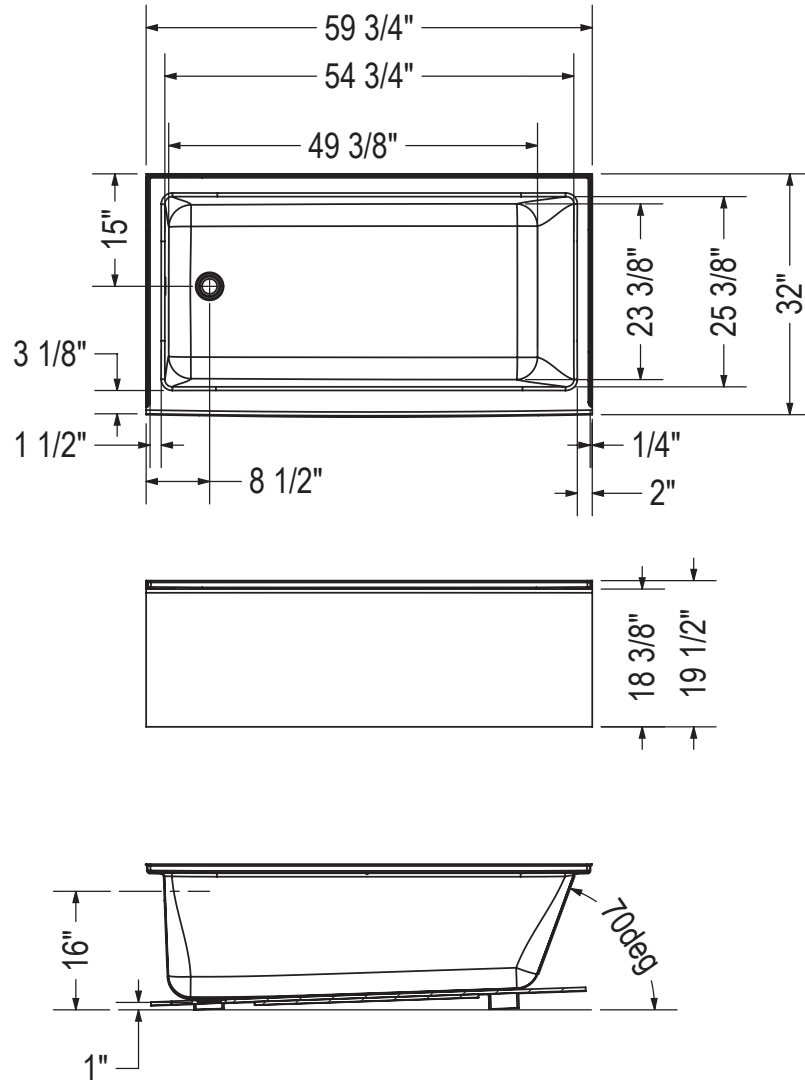

Rubix 6032 (cont'd)

STANDARD

All dimensions are approximate. Structure measurements must be verified against the unit to ensure proper fit.