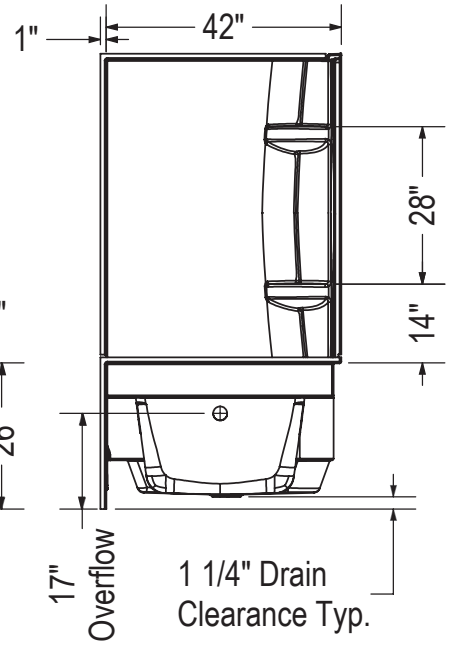

EXHIBIT TSC 102 (cont'd)

BASE WITH SMOOTH WALL KIT