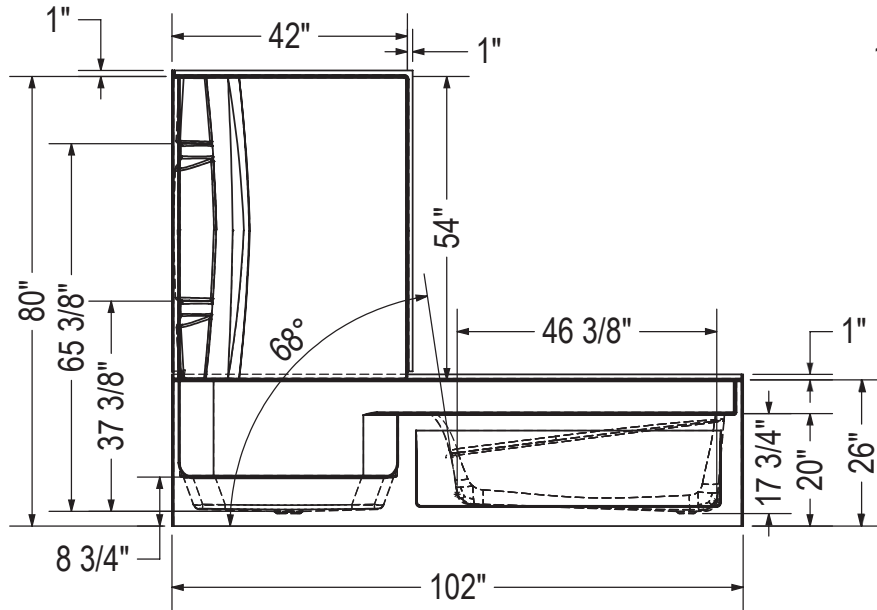

EXHIBIT TSC 102 (cont'd)

BASE WITH SMOOTH WALL KIT