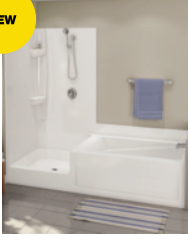

REFERENCE GUIDE : TUB SHOWERS

ACRYLIC ALCOVE TUB SHOWERS

EXHIBIT TSC 102 p. 20

NEW

102 x 42 x 27