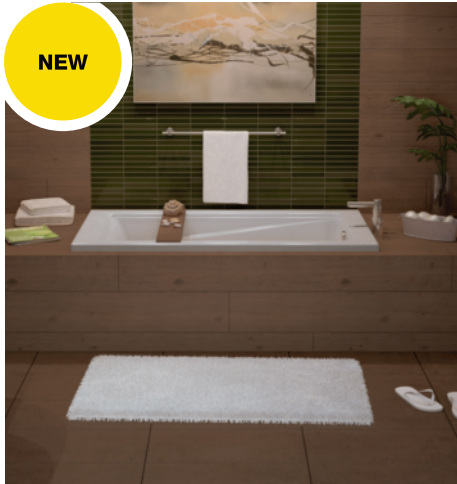

Exhibit 6042

60" x 42" x 20" - Acrylic

- Unique feature: minimalist look with discreet armrests
- Textured bottom • End drain
- Drop-in installation
- Apron with magnetic access panel available

NEW

BATHTUB MODEL

No	Model	Dimensions	Pkg	Approx. weight	Std Color(s)	Non-std Colors
103356-000-XXX	Bathtub Specify: Standard colors: White (001), Bone (004), Biscuit (007)	59 7/8 X 42 X 20 in.	30 ft³	55 lb	$ 771	
103356-002-XXX	PACK OF 6 BATHTUBS ¹ Specify: Standard colors: White (001), Bone (004), Biscuit (007)	N/A	63 ft³	378 lb	$ 4,212	N/A
105517-000-XXX	Apron with magnetic access panel - standard colors only Specify: Standard colors: White (001), Bone (004), Biscuit (007)	60 X 19 1/2 in.	1.4 ft³	11 lb	$ 541	

BATHTUB MODEL WITH MASSAGE SYSTEM SEE BASE MODEL FOR COLORS

No	Model	Approx. weight	List Price
103356-003	Whirlpool	lb	$ 1,569
103356-103	Aeroeffect with air push control (air system)	110 lb	$ 2,110
103356-097	Combined Whirlpool and Aeroeffect with air push control	lb	$ 2,695

COMMON OPTIONS

No	Description	Approx. weight	List Price
OPT 10053	One chromatherapy light (factory installed)	2.5 lb	$ 375
OPT 10095	Water heater assembly for Whirlpool (003) and combined systems (097) (factory installed)	2 lb	$ 530
OPT 10106-XXX	Metal trim kit for Whirlpool (003) and combined systems (097) (factory installed) Available colors: Chrome (084), Polished Brass (085) and Brushed Nickel (105)	1.5 lb	$ 348
OPT 20029-XXX	Metal trim kit for Aeroeffect Air Push Control (103) (factory installed) Available colors: Chrome (084), Polished Brass (085) and Brushed Nickel (105)	0.125 lb	$ 27
OPT 20137-XXX	Cable-operated waste and overflow (16 to 22 in.) (included in product packaging) Available colors: White (001), Bone (004), Chrome (084) and Brushed Nickel (105)	1 lb	$ 137

ACCESSORIES

No	Description	Approx. weight	List Price
10004306-001	White foam cushion with 2 suction pads (sold separately)	1 lb	$ 67
10006923	Flexible main hose (9-ft. extension) for Air Push Control Air Massage - Kit (sold separately)	2.5 lb	$ 96