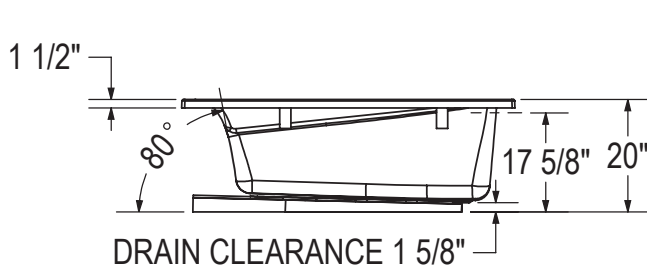

ACCESSORIES

No	Description	Approx. weight	List Price
10004306-001	White foam cushion with 2 suction pads (sold separately)	1 lb	\$ 67
10006923	Flexible main hose (9-ft. extension) for Air Push Control Air Massage - Kit (sold separately)	2.5 lb	\$ 96

Exhibit 6042 (cont'd)

WHIRLPOOL SYSTEM

AIR SYSTEM

- (▲) : Indicates whirlpool jets positioning
- (△) : Indicates suction positioning
- (●) : Indicates airjets positioning

All dimensions are approximate. Structure measurements must be verified against the unit to ensure proper fit.