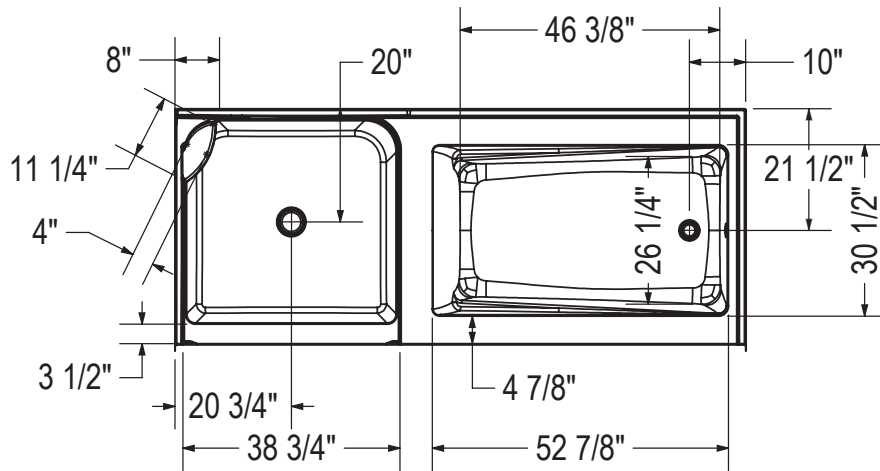

EXHIBIT TSC 102 (cont'd)

BASE WITH SMOOTH WALL KIT