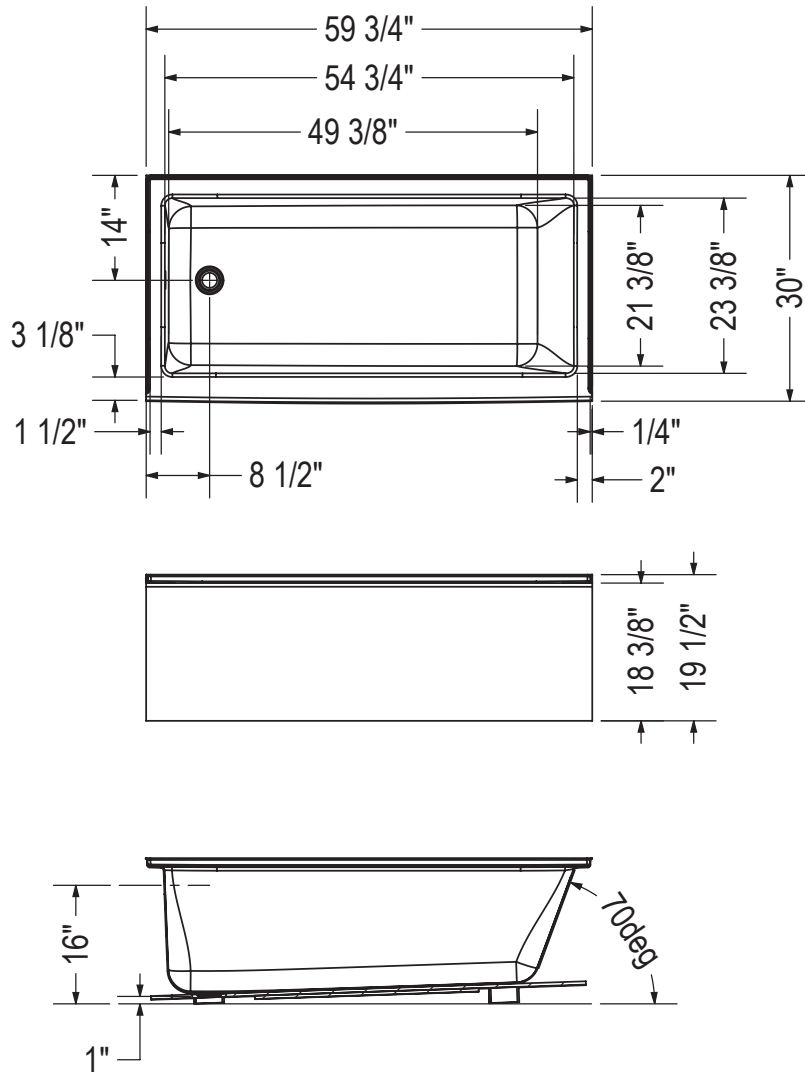

Rubix 6030 (cont'd)

STANDARD

All dimensions are approximate. Structure measurements must be verified against the unit to ensure proper fit.